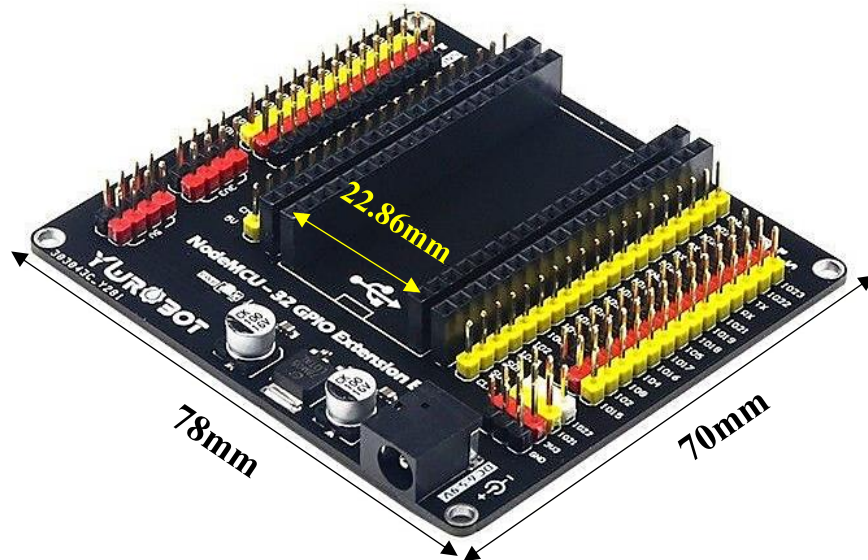

BASE BOARD FOR NODEMCU-ESP32S 38 PIN BOARD

Dimension:

Pinout: