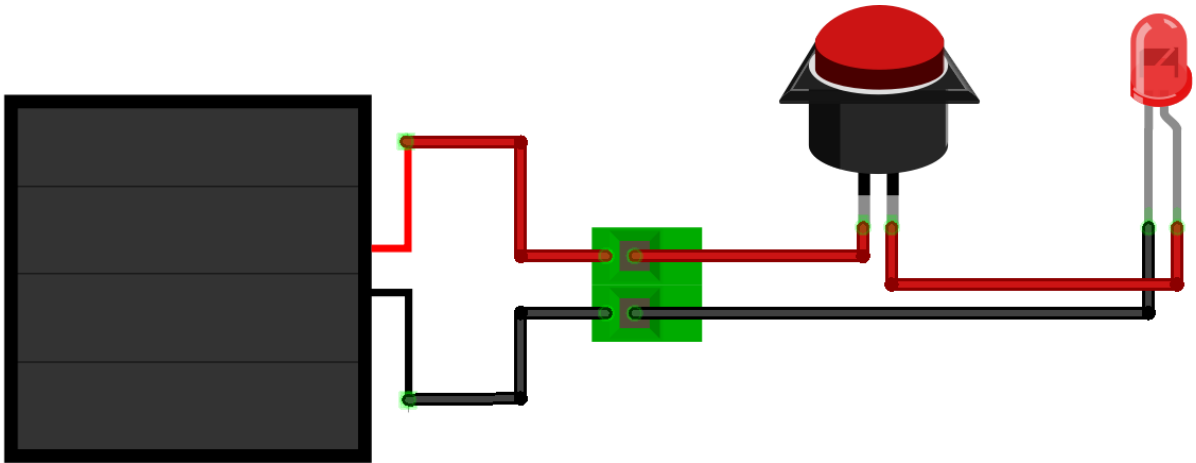

Solar Panel Desk Lamp Kit

Solar Panel 3.5v	– 1pcs
LED Light	– 1pcs
Push Button Switch	– 1pcs
Two Way Terminal Block	– 1pcs

** Cut one of LED wire and connect it with switch. (In this case Anode/Positive wire used for switching)

Solar Panel Fan Kit

Solar Panel 3.5v	– 1pcs
DC Motor	– 1pcs
Propeller / Fan Blade	– 1pcs
Two Way Terminal Block	– 1pcs

**DC Motor doesn't have polarity. Change the polarity to change the rotation direction.

Solar Panel Battery Kit

Solar Panel 3.5v	– 1pcs
AA Rechargeable Battery	– 2pcs
AA Battery Holder (Series)	– 1pcs
Two Way Terminal Block	– 1pcs

Solar Panel Water Pump Kit

Solar Panel 3.5v	– 2pcs
DC Water Pump	– 1pcs
Two Way Terminal Block	– 1pcs