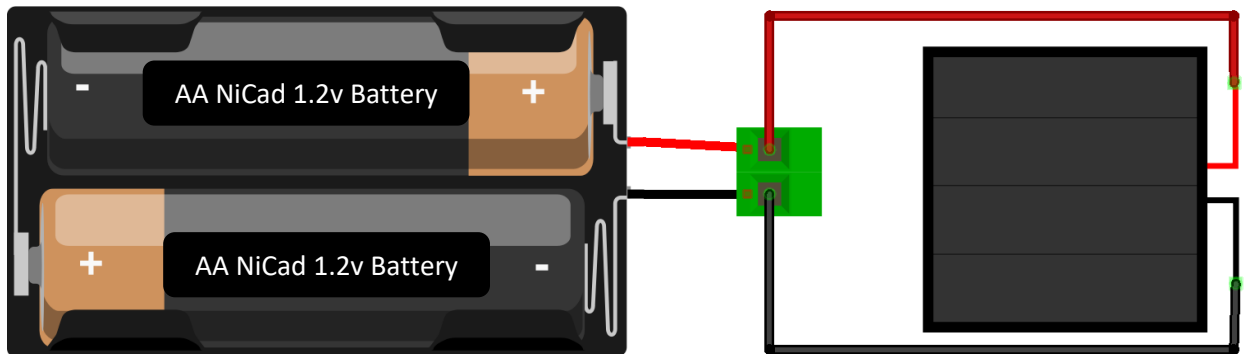

Solar Panel Battery Kit

Solar Panel 3.5v	– 1pcs
AA Rechargeable Battery	– 2pcs
AA Battery Holder (Series)	– 1pcs
Two Way Terminal Block	– 1pcs