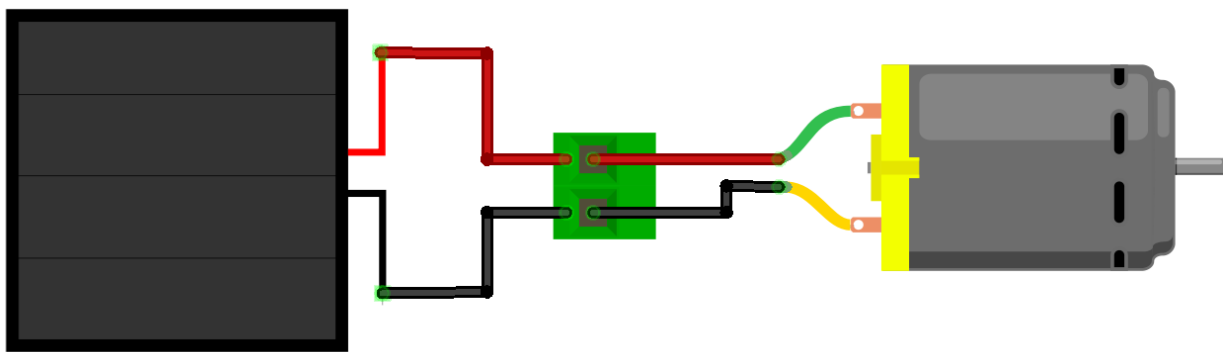

Solar Panel Desk Lamp Kit

Solar Panel 3.5v	– 1pcs
LED Light	– 1pcs
Push Button Switch	– 1pcs
Two Way Terminal Block	– 1pcs

** Cut one of LED wire and connect it with switch. (In this case Anode/Positive wire used for switching)

Solar Panel Fan Kit

Solar Panel 3.5v	– 1pcs
DC Motor	– 1pcs
Propeller / Fan Blade	– 1pcs
Two Way Terminal Block	– 1pcs

**DC Motor doesn't have polarity. Change the polarity to change the rotation direction.