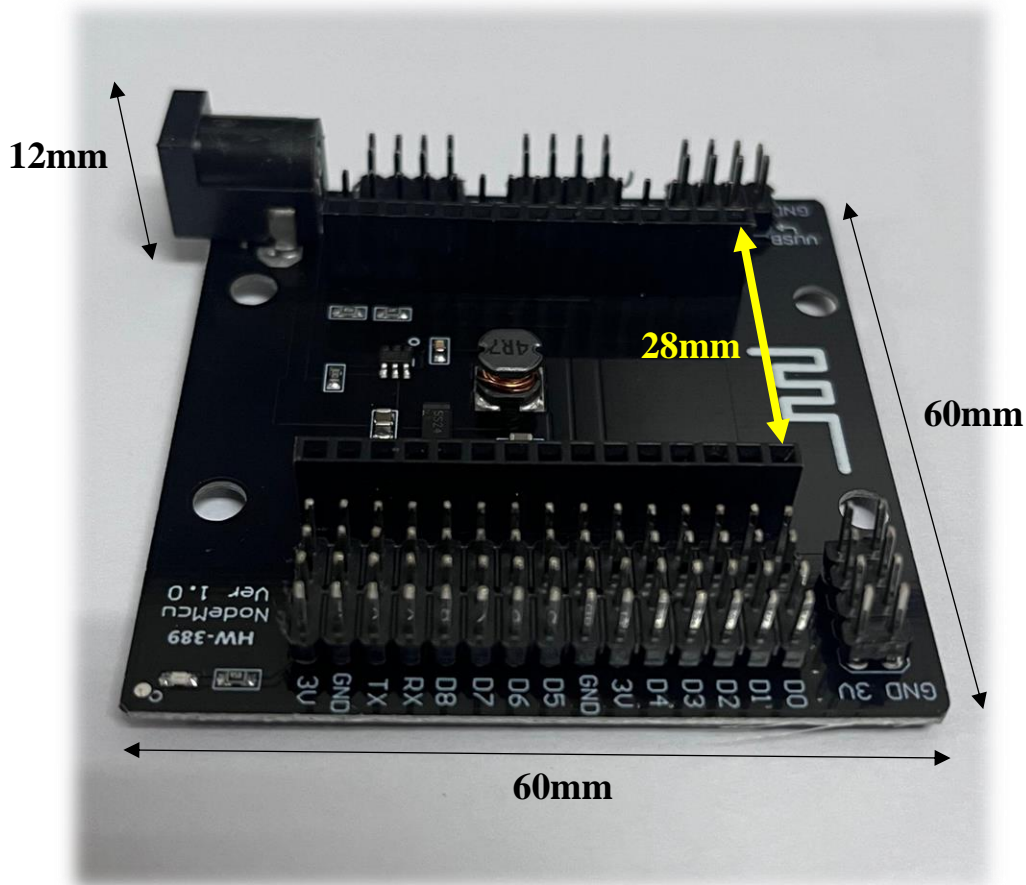

NODEMCU LUA ESP8266 EXPANSION BASE BOARD SHIELD FOR NODEMCU V3

Dimension:

Pinout :