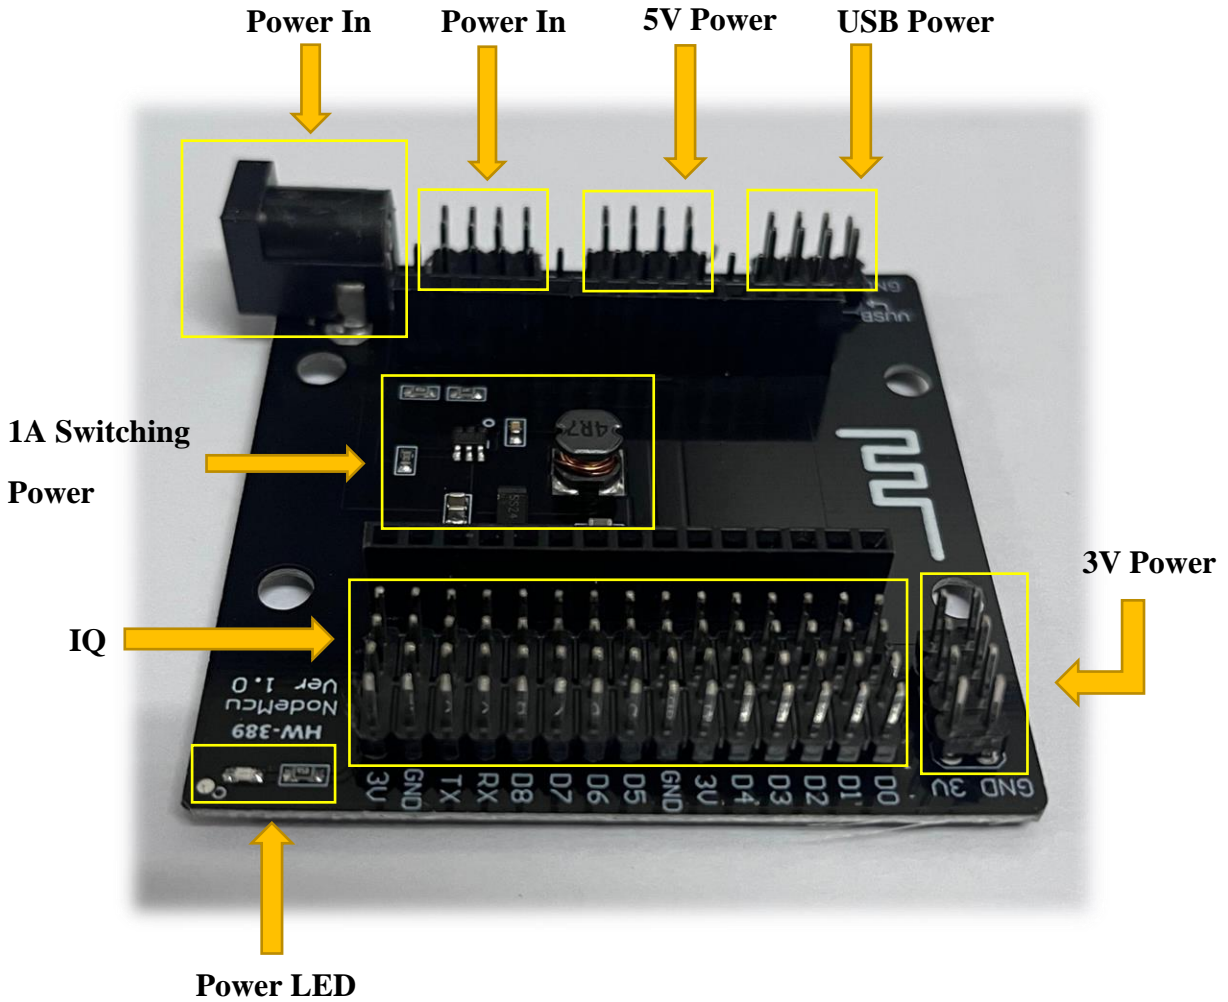

NODEMCU LUA ESP8266 EXPANSION BASE BOARD SHIELD FOR NODEMCU V3

Dimension:

Pinout :